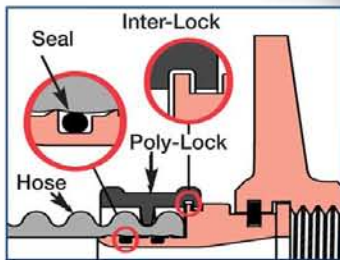

# KOCHEK® Rural Systems Your Single Source of Water Supply

Durable PVC Hose with lightweight design, while retaining a quality wall thickness, 3" TO 6" ID

Ultra smooth bore for unrestricted flow

Available in Long handle, Folding Threaded Long Handle Rocker Lug, Storz, or Cam lock

Simple and efficient two bolt connection...  
FIELD REPAIRABLE (no banding)

A clear web to aid in visual flow

**Poly-Lock®  
Collar**

Lightweight, flexible, and durable are the trademarks of Kochek's PVC suction hose. It is the only brand designed specifically for the fire service. Our patented, field repairable, poly-lock collar and hose are backed by an industry leading warranty.